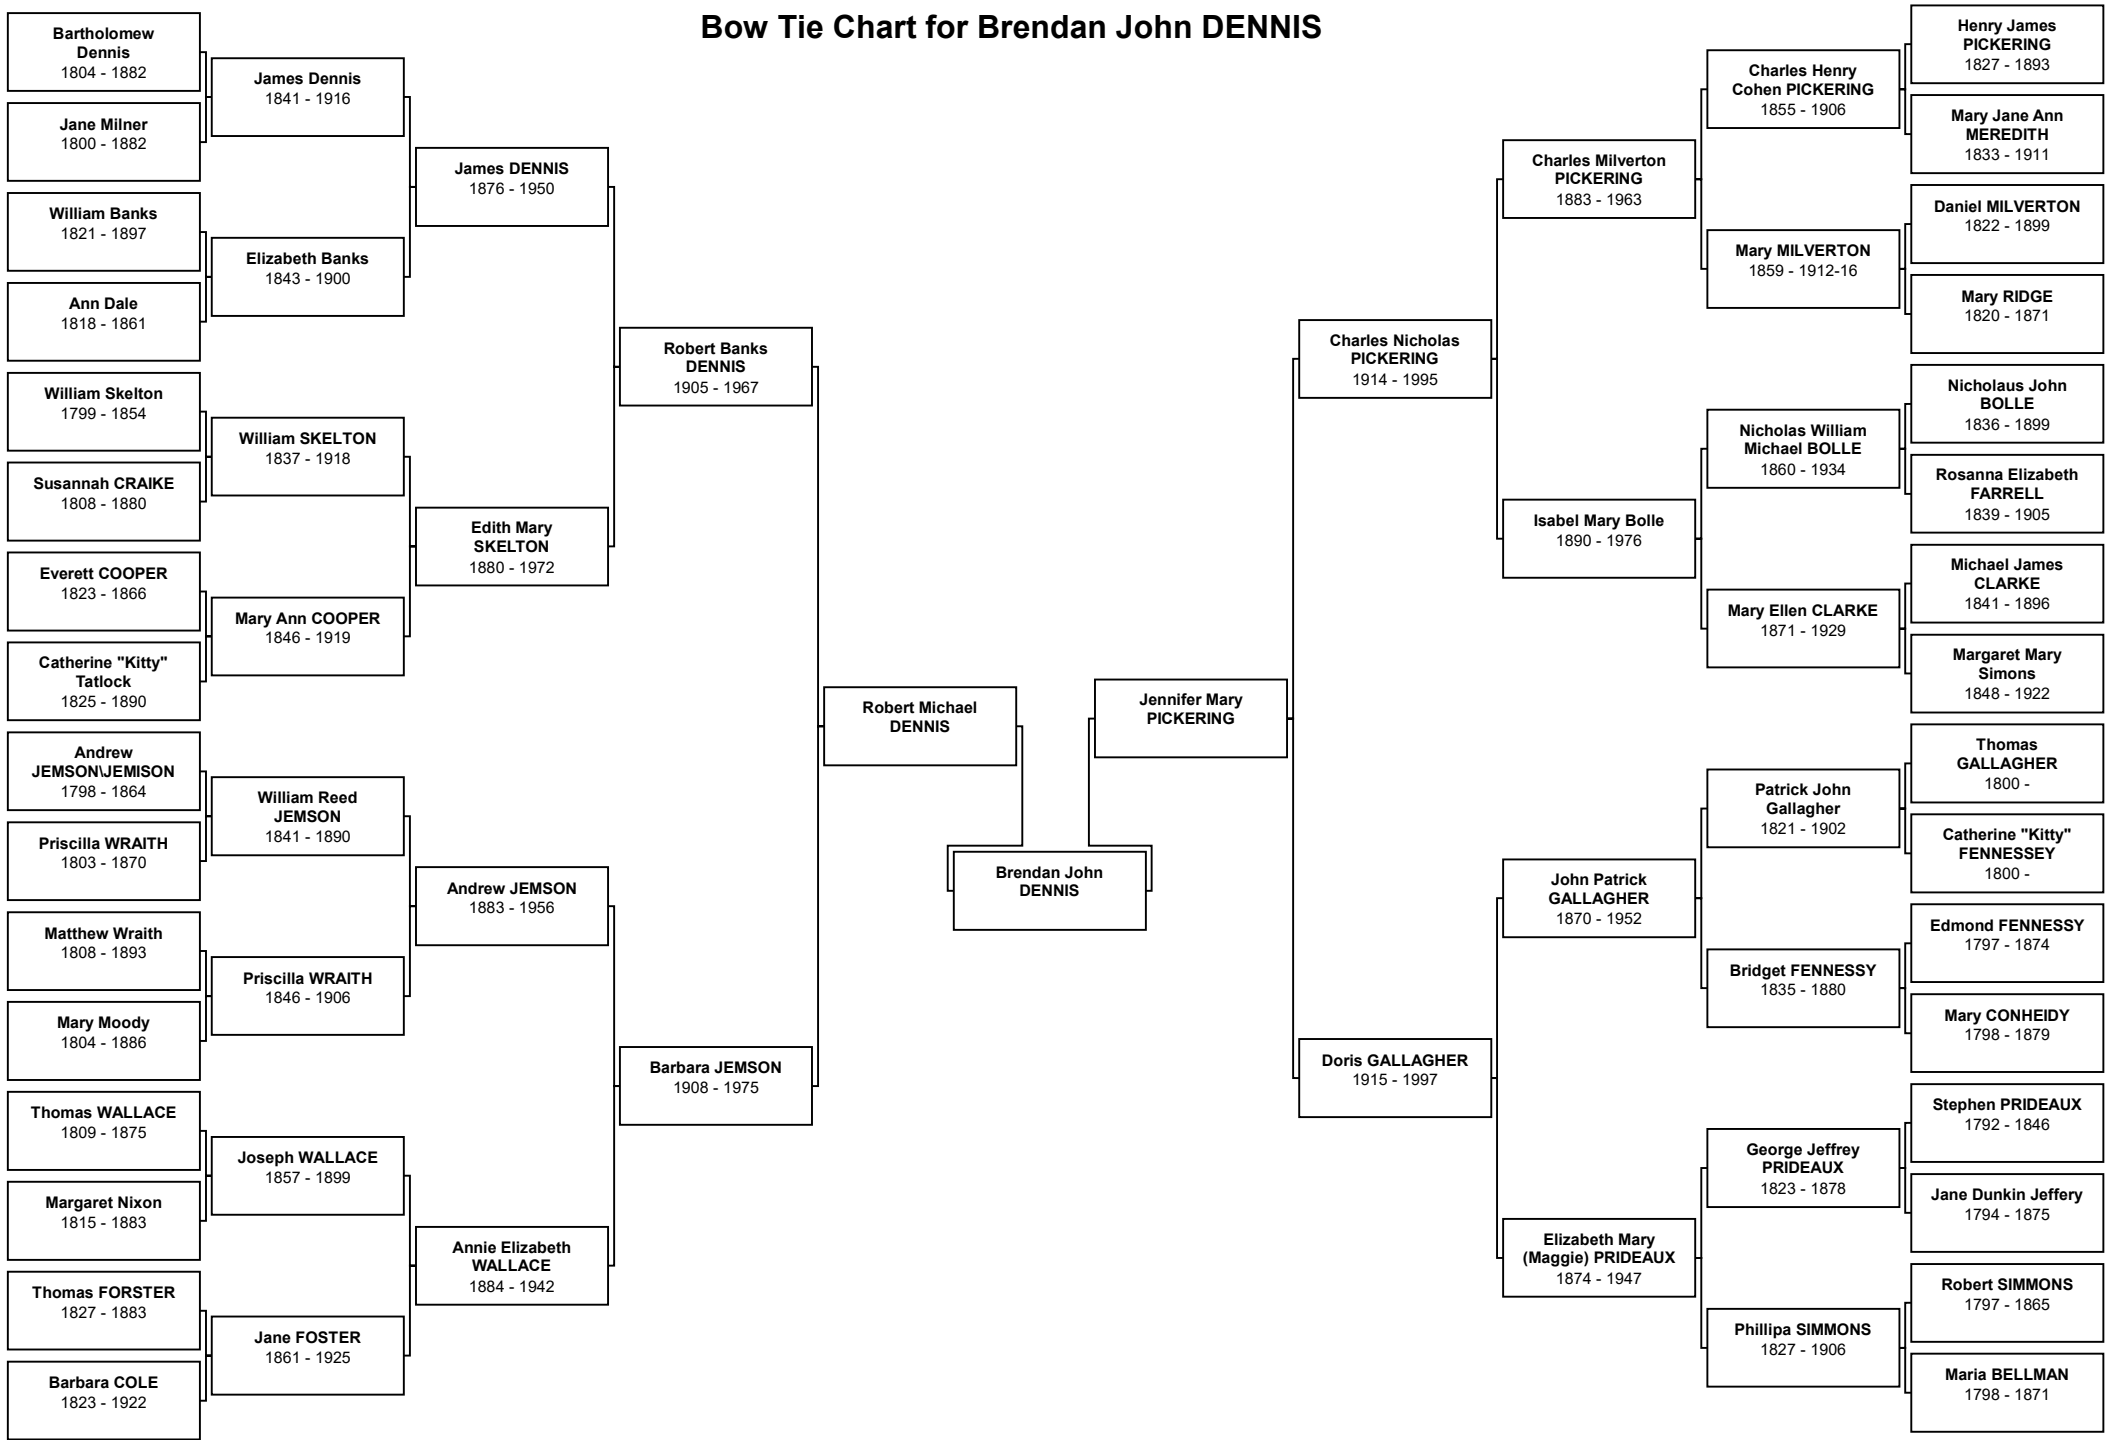

Bow Tie Chart for Brendan John DENNIS

Bartholomew Dennis 1804 - 1882
 Jane Milner 1800 - 1882
 William Banks 1821 - 1897
 Ann Dale 1818 - 1861
 William Skelton 1799 - 1854
 Susannah CRAIKE 1808 - 1880
 Everett COOPER 1823 - 1866
 Catherine "Kitty" Tatlock 1825 - 1890
 Andrew JEMSON/JEMISON 1798 - 1864
 Priscilla WRAITH 1803 - 1870
 Matthew Wraith 1808 - 1893
 Mary Moody 1804 - 1886
 Thomas WALLACE 1809 - 1875
 Margaret Nixon 1815 - 1883
 Thomas FORSTER 1827 - 1883
 Barbara COLE 1823 - 1922

James Dennis 1841 - 1916
 Elizabeth Banks 1843 - 1900
 William SKELTON 1837 - 1918
 Mary Ann COOPER 1846 - 1919
 William Reed JEMSON 1841 - 1890
 Priscilla WRAITH 1846 - 1906
 Joseph WALLACE 1857 - 1899
 Jane FOSTER 1861 - 1925